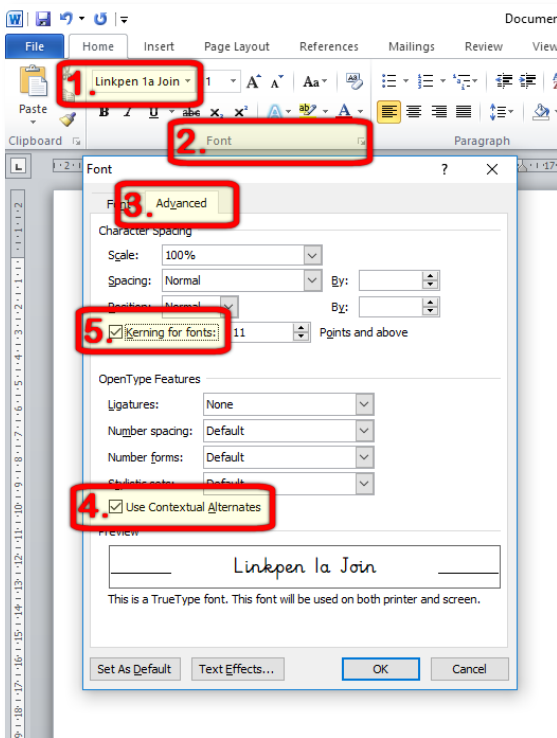

Linkpen 11a Free Sample Font

Join Connect

ABCDEFGHIJKLM

NOPQRSTUVWXYZ

abcdefghijklm

nopqrstuvwxyz

0123456789

The quick brown fox

jumps over the lazy

dog.

Linkpen 11a Free Sample Font

Instructions for Microsoft Word

In most applications which support OpenType fonts (e.g. Smart Notebook 18, Microsoft Publisher, Mac Pages, Libre Office etc), the fonts will join automatically without you having to do anything. In Microsoft Word you will need to turn on OpenType font features (Contextual Alternates) so that the letters join correctly:

1. In Microsoft Word, select one of the Linkpen join fonts from the dropdown font menu (this is in the **Home** tab).
2. Click the small arrow next to the word **Font** (or hold down Ctrl and press D).
3. The Font Format dialogue box will appear – click on the **Advanced** tab.
4. Click the checkbox in the OpenType features section to tick **Use Contextual Alternates**.
5. Click the checkbox to select **Kerning for fonts**. This will improve the spacing between certain letter pairs.