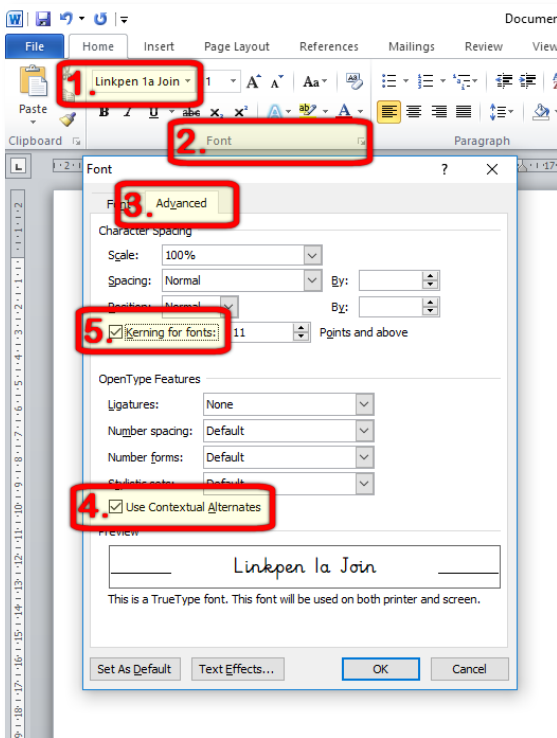

Linkpen 18b Free Sample Font

Join Connect

A B C D E F G H I J K L M

N O P Q R S T U V W X Y Z

a b c d e f g h i j k l m

n o p q r s t u v w x y z

0 1 2 3 4 5 6 7 8 9

The quick brown

fox jumps over the

lazy dog.

Linkpen 18b Free Sample Font

Instructions for Microsoft Word

In most applications which support OpenType fonts (e.g. Smart Notebook 18, Microsoft Publisher, Mac Pages, Libre Office etc), the fonts will join automatically without you having to do anything. In Microsoft Word you will need to turn on OpenType font features (Contextual Alternates) so that the letters join correctly:

1. In Microsoft Word, select one of the Linkpen join fonts from the dropdown font menu (this is in the **Home** tab).
2. Click the small arrow next to the word **Font** (or hold down Ctrl and press D).
3. The Font Format dialogue box will appear – click on the **Advanced** tab.
4. Click the checkbox in the OpenType features section to tick **Use Contextual Alternates**.
5. Click the checkbox to select **Kerning for fonts**. This will improve the spacing between certain letter pairs.