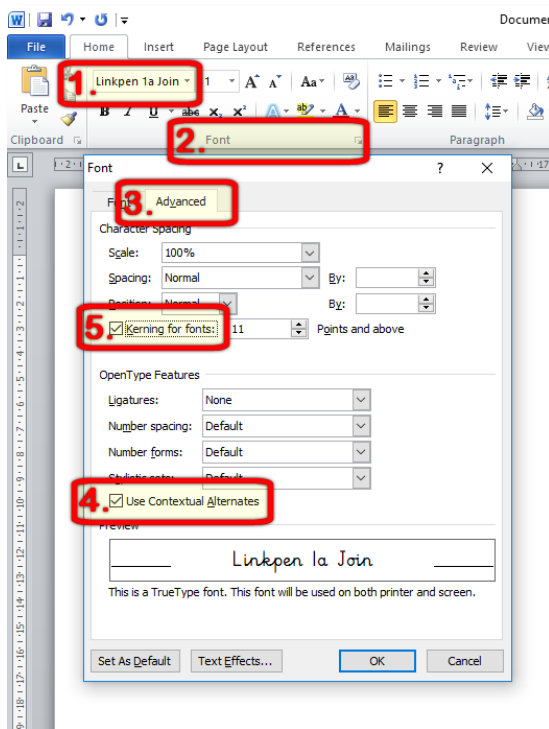

Linkpen 24b Mega Font Pack

Instructions for Microsoft Word

In most applications which support OpenType fonts (e.g. Smart Notebook 18, Microsoft Publisher, Mac Pages, Libre Office etc), the fonts will join automatically without you having to do anything. In Microsoft Word you will need to turn on OpenType font features (Contextual Alternates) so that the letters join correctly:

1. In Microsoft Word, select one of the Linkpen join fonts from the dropdown font menu (this is in the **Home** tab).
2. Click the small arrow next to the word **Font** (or hold down Ctrl and press D).
3. The Font Format dialogue box will appear – click on the **Advanced** tab.
4. Click the checkbox in the OpenType features section to tick **Use Contextual Alternates**.
5. Click the checkbox to select **Kerning for fonts**. This will improve the spacing between certain letter pairs.

These settings will remain in place until you change to a different font which doesn't have OpenType features. Then if you change the font back to Linkpen, OpenType font features will need to be turned on again as above.

It can be annoying having to turn on OpenType font features in Microsoft Word. To avoid this, you can:-

- Click the **Set As Default** button at the bottom of the font formatting dialogue box once you've got the settings as you want them. This will let you change the **Normal** template to always start Word with these font settings.
- If you don't want to change the Normal template, you can create a new template for when you want to use Linkpen fonts. Set the font features in the font format dialogue box as shown above. Click **File – Save As** and choose Word Template (*.dotx) as the file type. Save it somewhere easy to find, such as on your desktop. Then when you want a new blank document with OpenType font features already turned on, just double-click the template and it will open in Word.