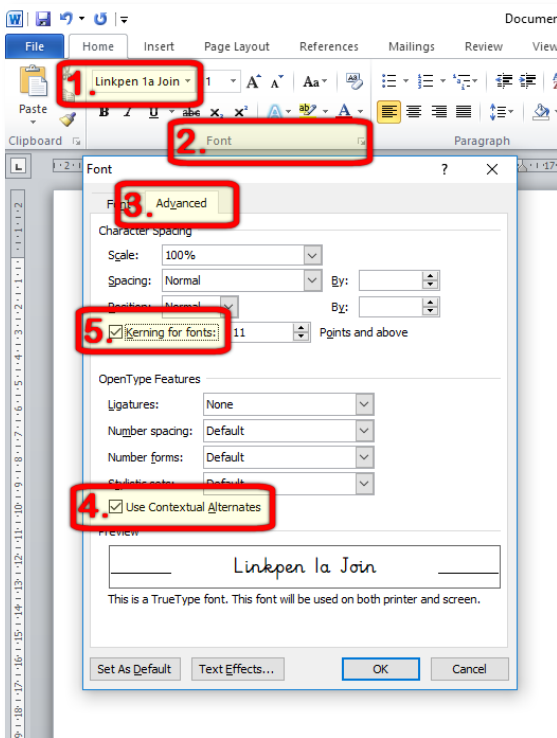

Linkpen 25b Free Sample Font

Join Connect

ABCDEFGHIJKLM

NOPQRSTUVWXYZ

abcdefghijklm

nopqrstuvwxyz

0123456789

The quick brown

fox jumps over the

lazy dog.

Linkpen 25b Free Sample Font

Instructions for Microsoft Word

In most applications which support OpenType fonts (e.g. Smart Notebook 18, Microsoft Publisher, Mac Pages, Libre Office etc), the fonts will join automatically without you having to do anything. In Microsoft Word you will need to turn on OpenType font features (Contextual Alternates) so that the letters join correctly:

1. In Microsoft Word, select one of the Linkpen join fonts from the dropdown font menu (this is in the **Home** tab).
2. Click the small arrow next to the word **Font** (or hold down Ctrl and press D).
3. The Font Format dialogue box will appear – click on the **Advanced** tab.
4. Click the checkbox in the OpenType features section to tick **Use Contextual Alternates**.
5. Click the checkbox to select **Kerning for fonts**. This will improve the spacing between certain letter pairs.