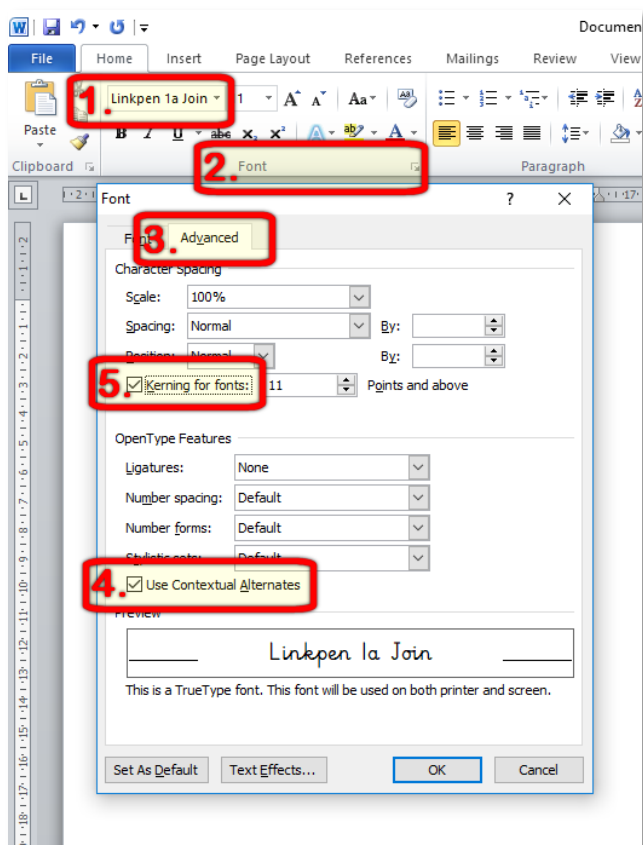

Linkpen 4a Free Sample Font

Join Connect

ABCDEFGHIJKLM

NOPQRSTUVWXYZ

abcdefghijklm

nopqrstuvwxyz

0123456789

The quick brown fox

jumps over the lazy

dog.

Linkpen 4a Free Sample Font

Instructions for Microsoft Word

In most applications which support OpenType fonts (e.g. Smart Notebook 18, Microsoft Publisher, Mac Pages, Libre Office etc), the fonts will join automatically without you having to do anything. In Microsoft Word you will need to turn on OpenType font features (Contextual Alternates) so that the letters join correctly:

1. In Microsoft Word, select one of the Linkpen join fonts from the dropdown font menu (this is in the **Home** tab).
2. Click the small arrow next to the word **Font** (or hold down Ctrl and press D).
3. The Font Format dialogue box will appear – click on the **Advanced** tab.
4. Click the checkbox in the OpenType features section to tick **Use Contextual Alternates**.
5. Click the checkbox to select **Kerning for fonts**. This will improve the spacing between certain letter pairs.