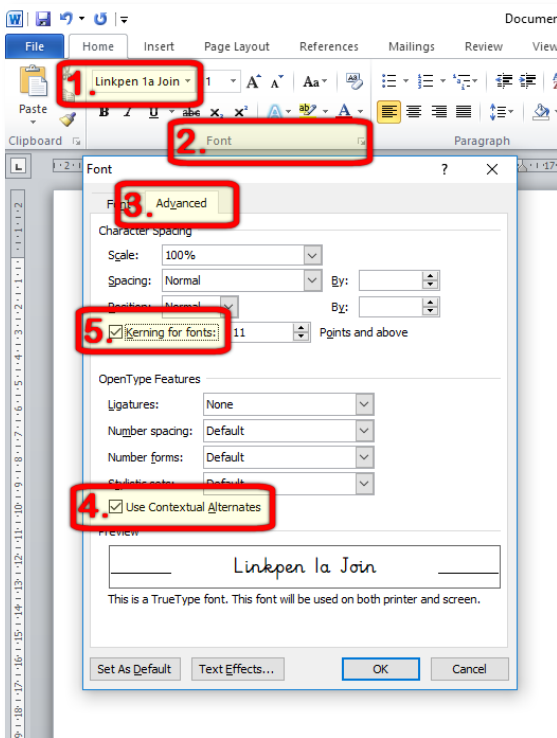

Linkpen 8b Free Sample Font

Join Connect

A B C D E F G H I J K L M

N O P Q R S T U V W X Y Z

a b c d e f g h i j k l m

n o p q r s t u v w x y z

0 1 2 3 4 5 6 7 8 9

The quick brown

1. In Microsoft Word, select one of the Linkpen join fonts from the dropdown font menu (this is in the **Home** tab).
2. Click the small arrow next to the word **Font** (or hold down Ctrl and press D).
3. The Font Format dialogue box will appear – click on the **Advanced** tab.
4. Click the checkbox in the OpenType features section to tick **Use Contextual Alternates**.
5. Click the checkbox to select **Kerning for fonts**. This will improve the spacing between certain letter pairs.